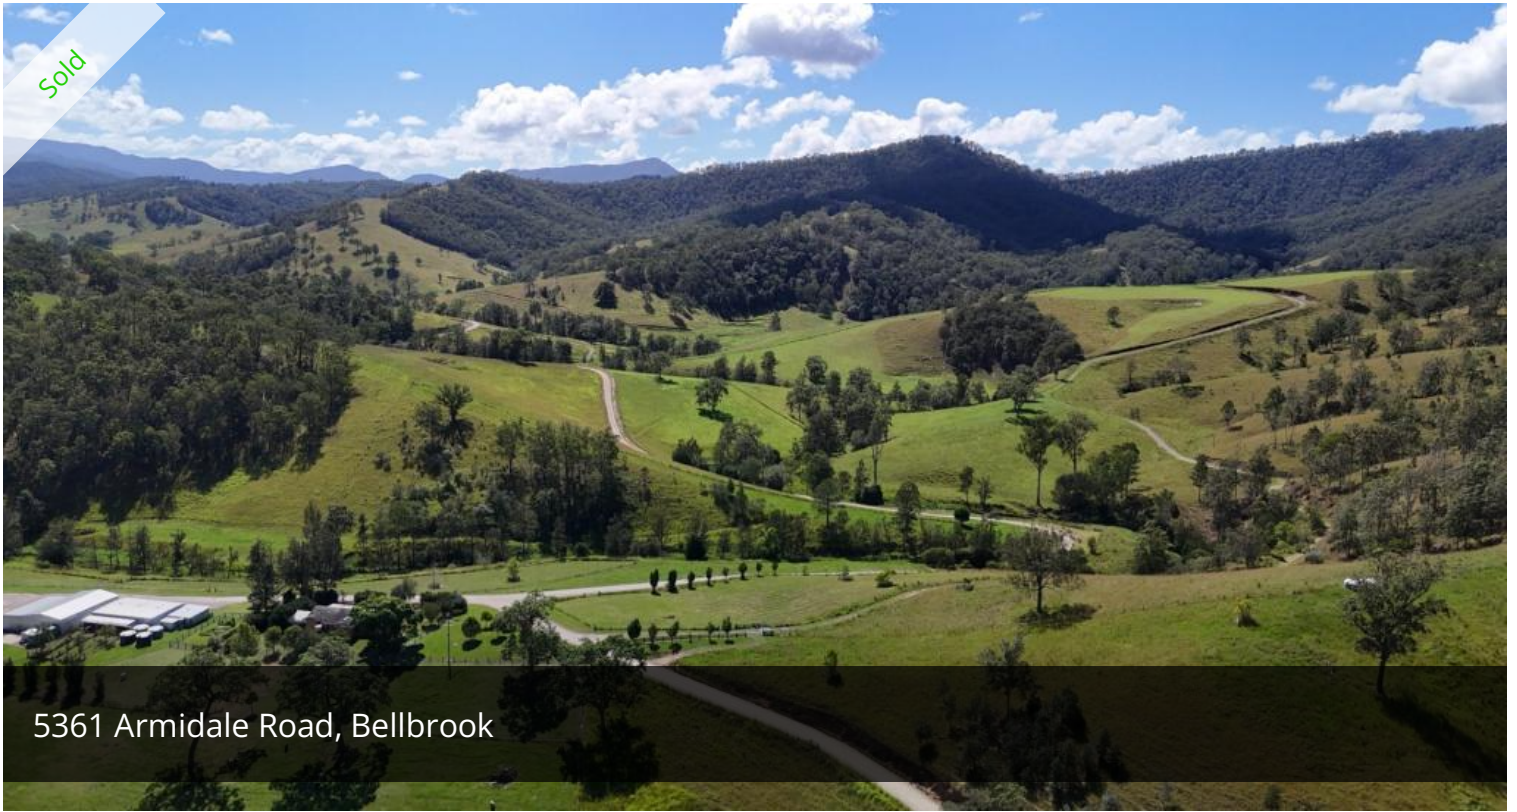

Sold

5361 Armidale Road, Bellbrook